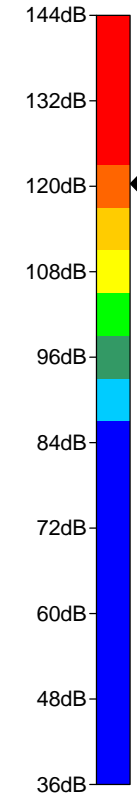

3D plot

Live
500 Hz
8.0 dBu

SPL calculation

Resolution:
Highest SPL:

Signal selection

Level (dBu):
Frequency:
Show interferences:

Air absorption

On / Off:
Temperature:
Humidity: