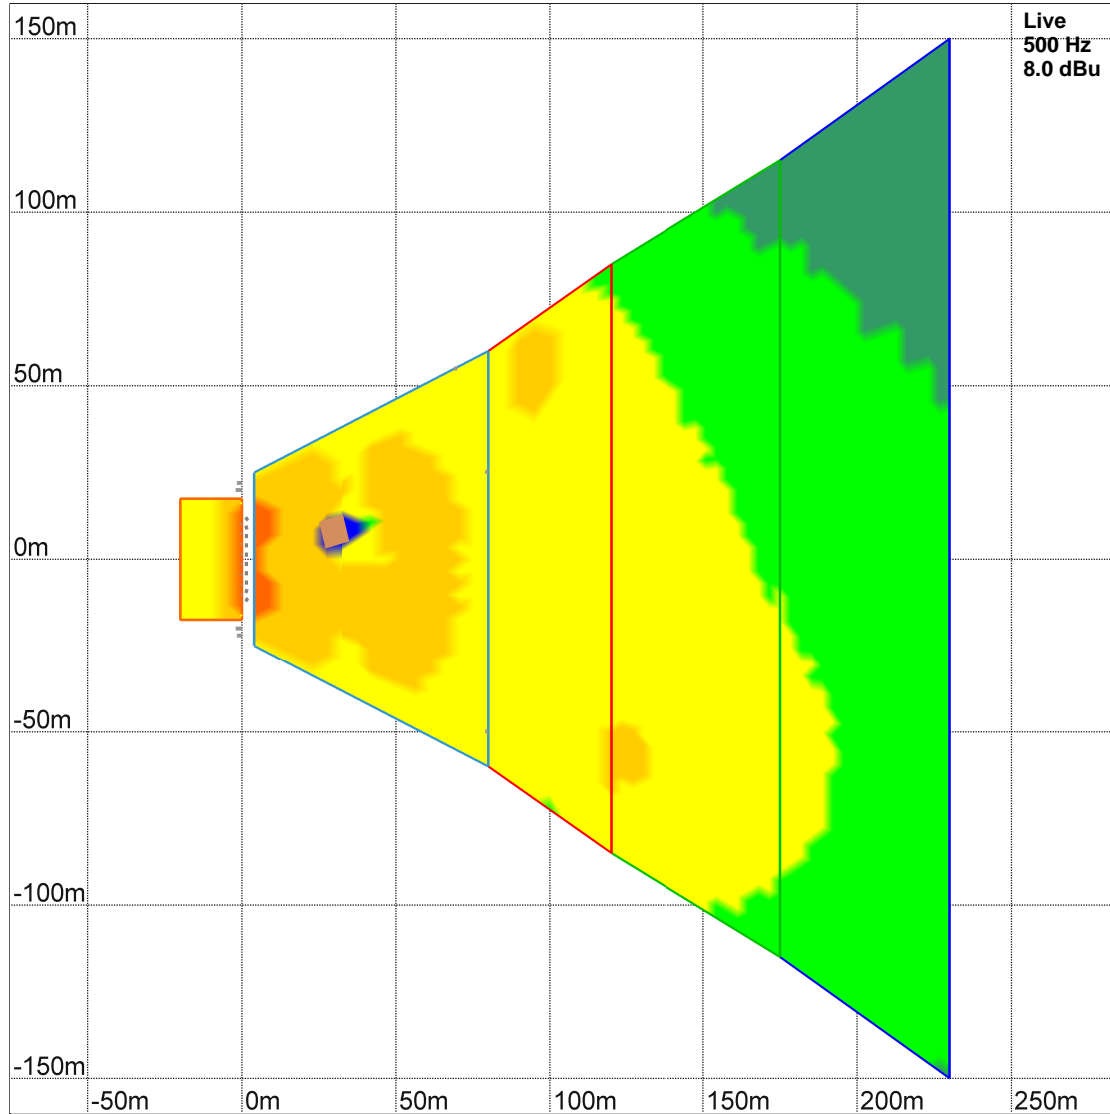

3D plot

Live
500 Hz
8.0 dBu

SPL calculation

Resolution:
Highest SPL:

Signal selection

Level (dBu):
Frequency:
Show interferences:

Air absorption

On / Off:
Temperature:
Humidity: